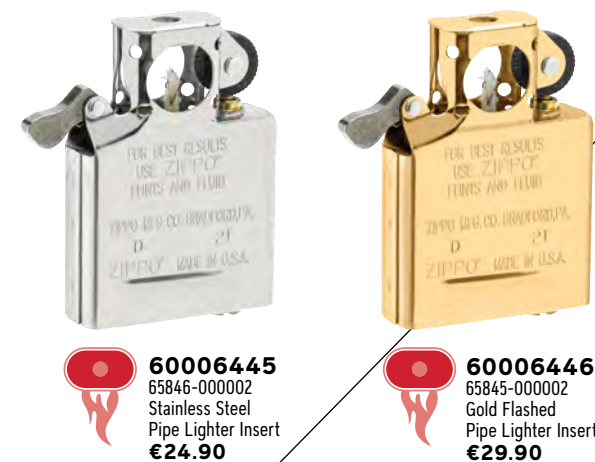

60006445
65846-000002
Stainless Steel
Pipe Lighter Insert
€24.90

60006446
65845-000002
Gold Flashed
Pipe Lighter Insert
€29.90

Double Arc Lighter Insert

- Double-tap ignition
- Rechargeable 200 mAh battery with included USB cable
- 2-year warranty
- Fits all classic Zippo lighter cases* - interchangeable with traditional inserts