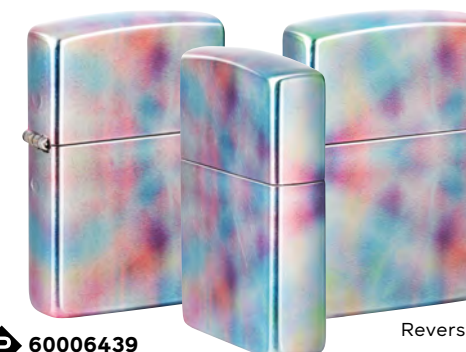

Reverse

P **60006846**
48774-000002
Glow-in-the-Dark Green
540 Color
€89.90

Reverse

P **60006439**
48511-000002
540 Tumbled Chrome
540 Fusion
€82.90

Reverse

Jack Daniel's®

Available in select countries. Some restrictions apply.
Not available in France.