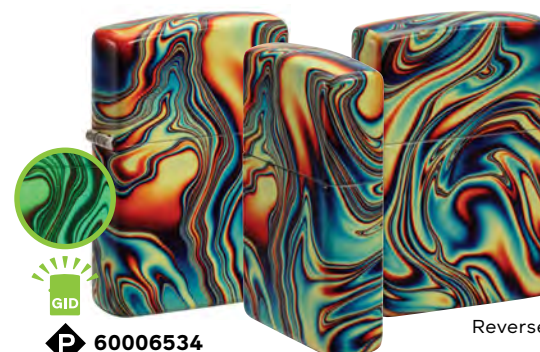

P **60006534**
48612-000002
Glow-in-the-Dark Green
540 Color
€89.90

Reverse