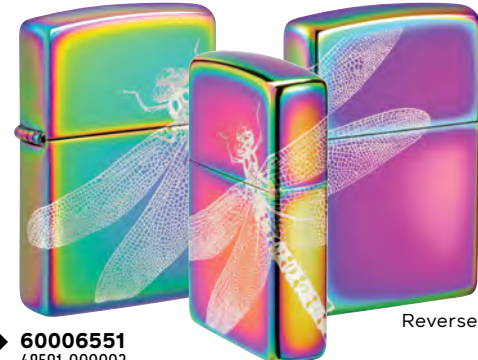

P 60006551
48591-000002
Multi Color
Photo Image 360°
€89.90

Lindsay Kivi

Specialising in animal portraiture, artist and environmentalist Lindsay Kivi uses her art to affirm our intrinsic link to nature and inspires her audiences to deepen their connection to all living beings. Her piece, *The Big Cat*, emerges from a High Polish Black lighter in a smoky Photo Image design, while *Feed the Good Wolf* appears in stark Color Image on a classic Black Matte model in an ode to the Cherokee "Tale of Two Wolves" that live within every human.

Lindsay Kivi
Courtesy of MHS Licensing