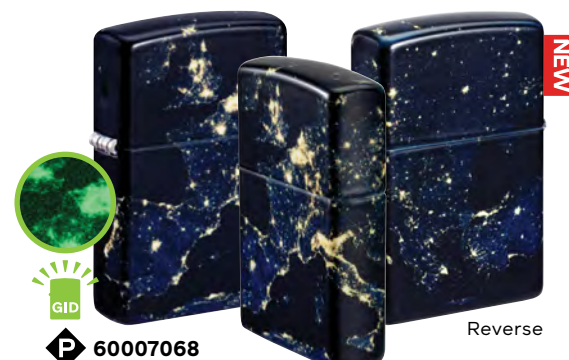

P 60007068
46039-000002
Glow-in-the-Dark Green
540 Color
€89.90

NEW