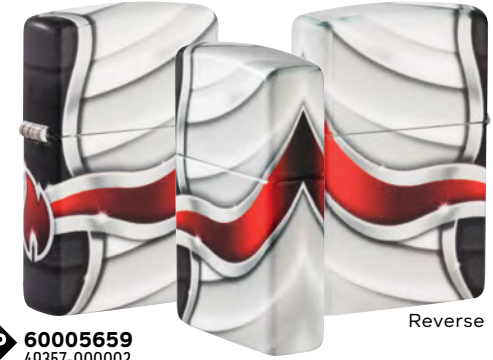

P 60005659
49357-000002
540 Matte
540 Color
€79.90