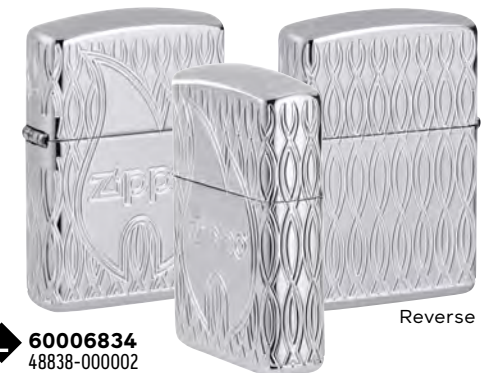

60006834
48838-000002
Armor®
High Polish Chrome
MultiCut
€199.90

Reverse